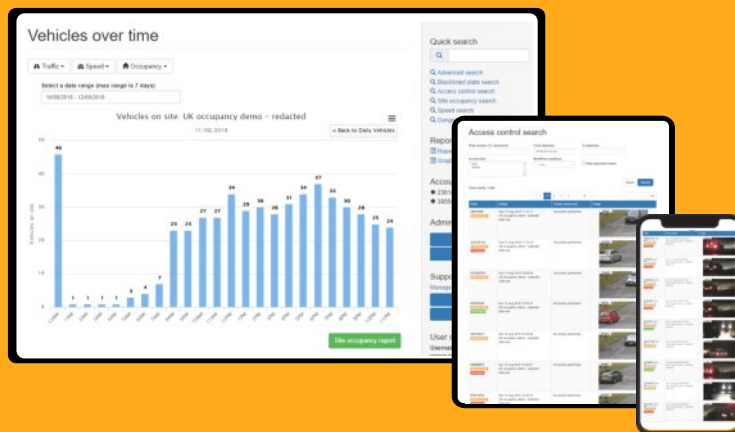

# INTELLIGENT PARKING MANAGEMENT

## COMPREHENSIVE CLOUD BASED ANPR BACKEND

By properly managing your parking with our advanced, cloud based vehicle monitoring solution, you will gain detailed insights into its utilization. As a result, your business will be able to **more efficiently use your limited parking resources**, prevent car park abuse, and **reduce the workload of managing customer and employee traffic**. Notably, your company will provide better service and better security to everyone coming on site.

### COMPREHENSIVE MANAGEMENT

- Detailed searchable intelligence of vehicle movements
- Reports on parking occupancy, overstaying and thoroughfare traffic
- Time based vehicle access lists and physical entrance control
- Intuitive web based interface accessible locally or remotely